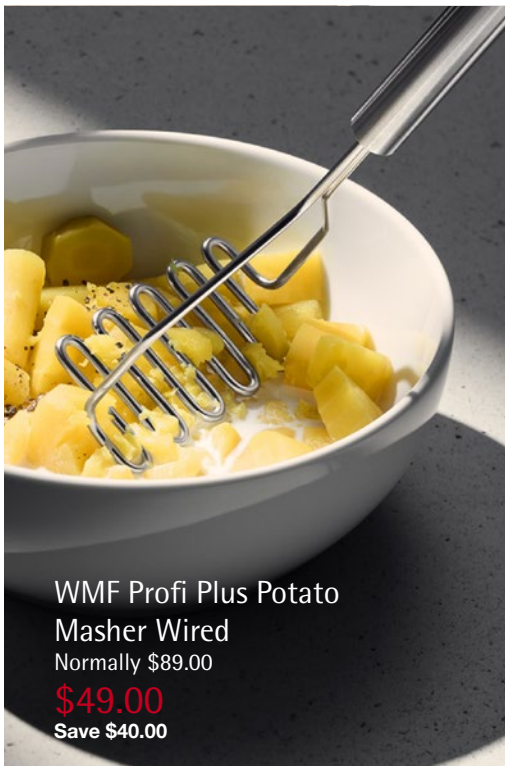

\$65.00

Save \$14.00

WMF Nuova Cake Set 2pce

Normally \$79.00

\$65.00

Save \$14.00

Comprises - Cake Knife, Cake Server

For a limited time buy WMF and Zassenhaus at special value prices. Available while stocks last.

WMF Matroschka Bar Set 3pce

Normally \$239.00

\$199.00

Save \$40.00

Comprises - Cocktail Shaker, (with bar measure lid), Ice Tongs, Pestle

WMF Spice Mill Set 2pce

De Luxe Copper

Normally \$298.00